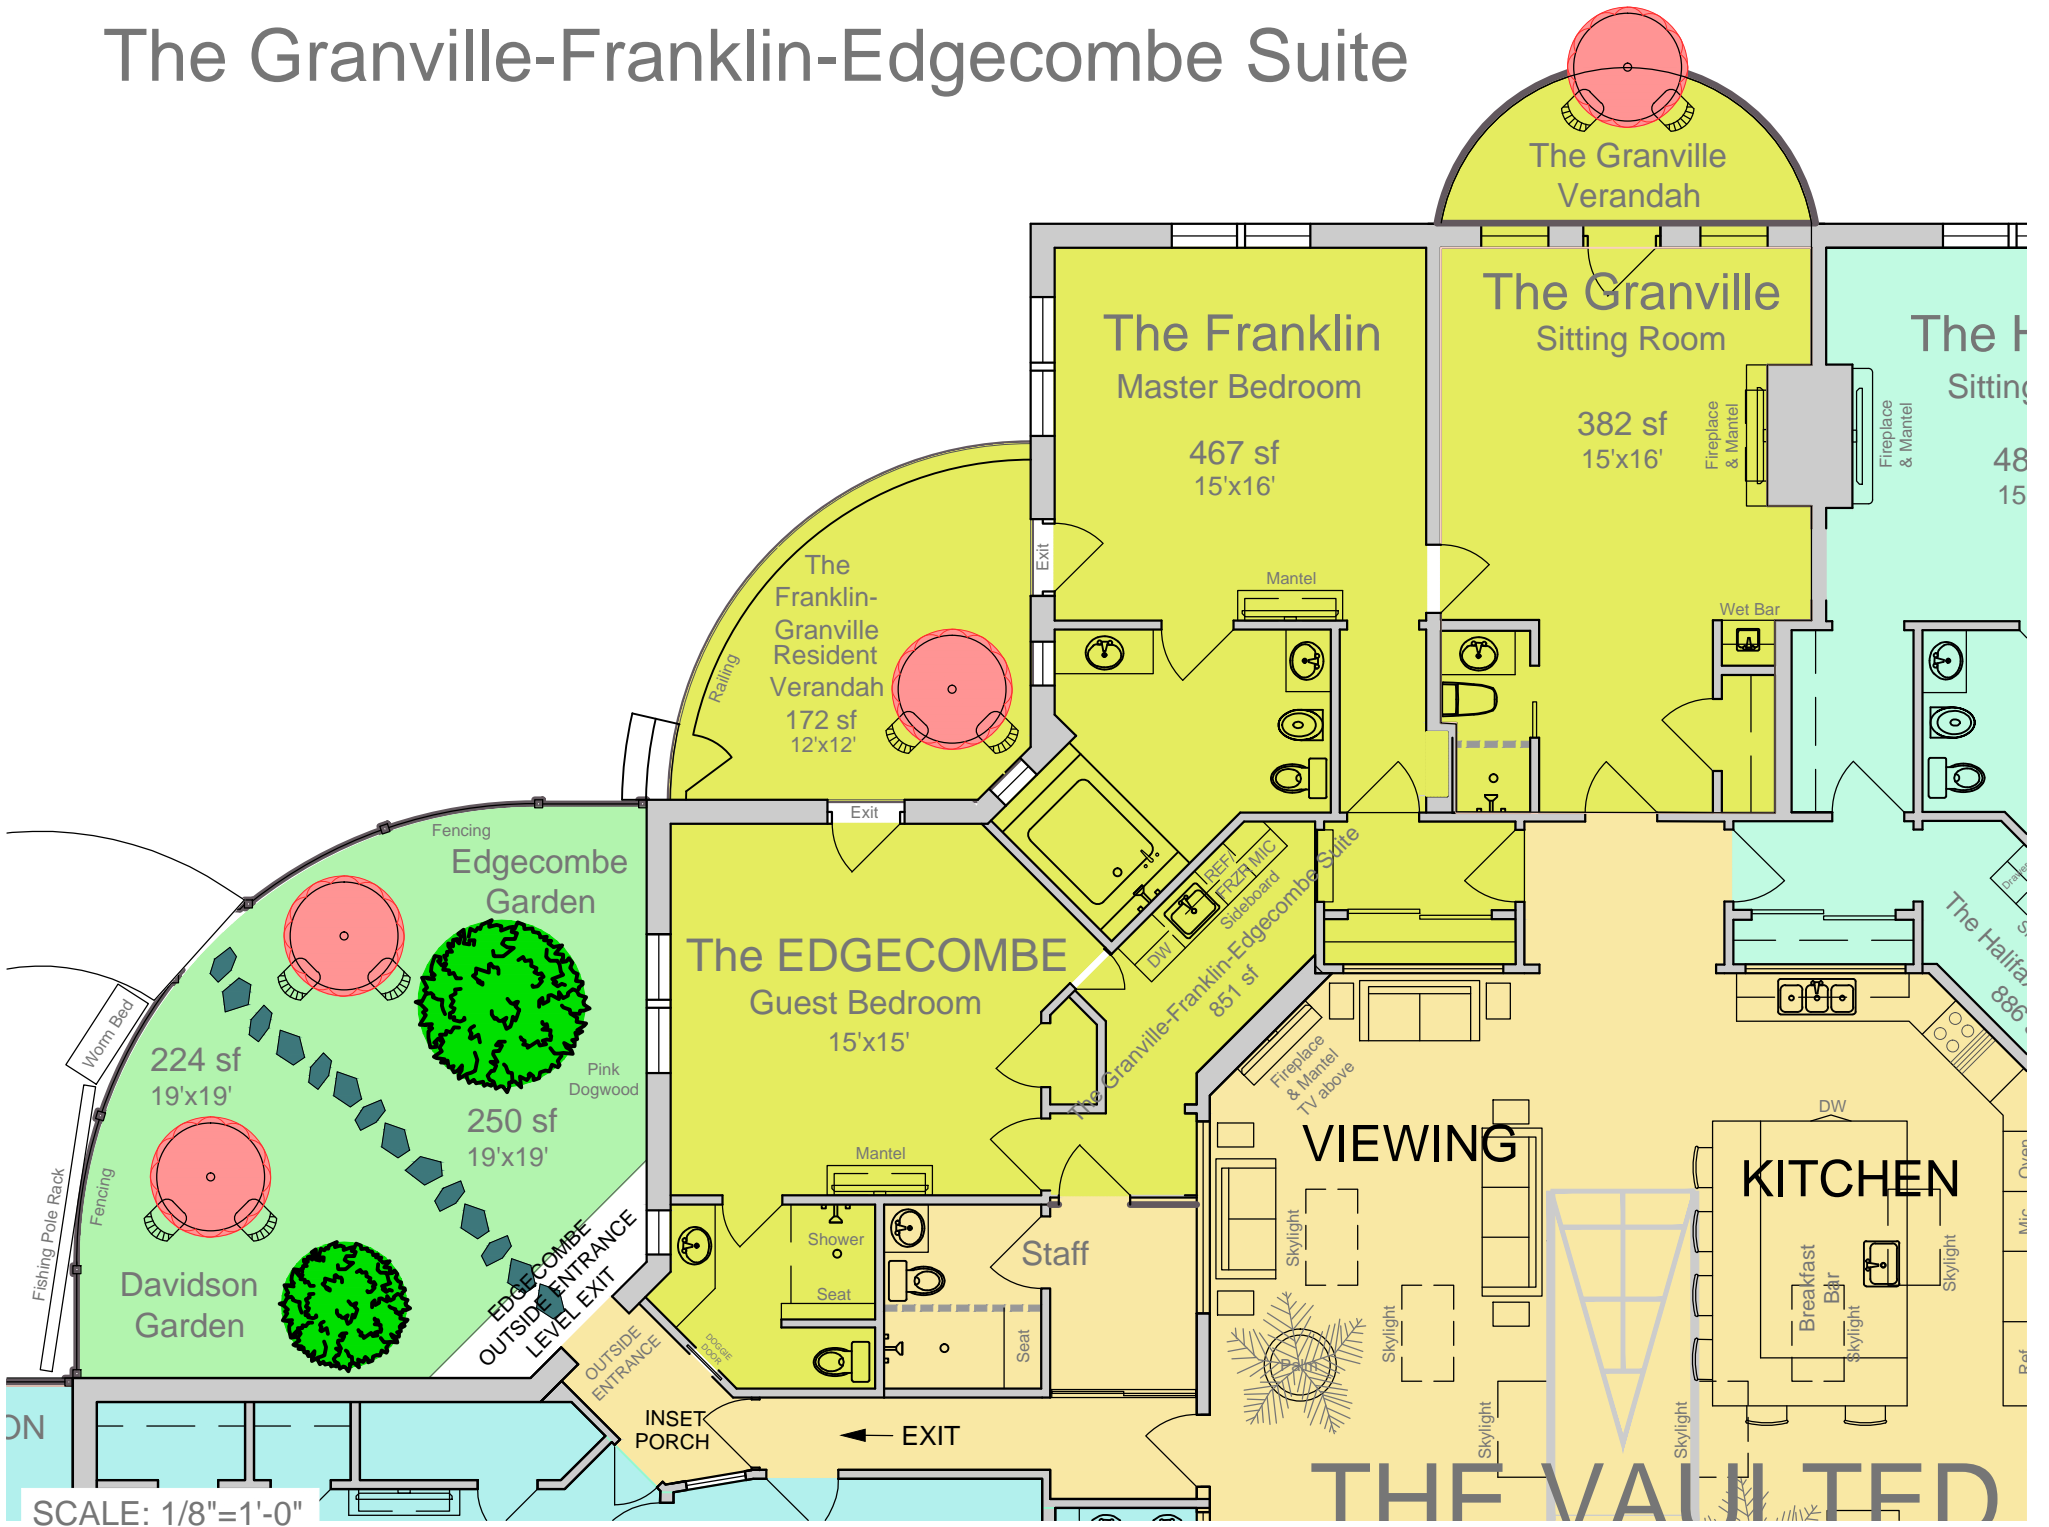

The Granville-Franklin-Edgecombe Suite

SCALE: 1/8"=1'-0"

THE VAULTED